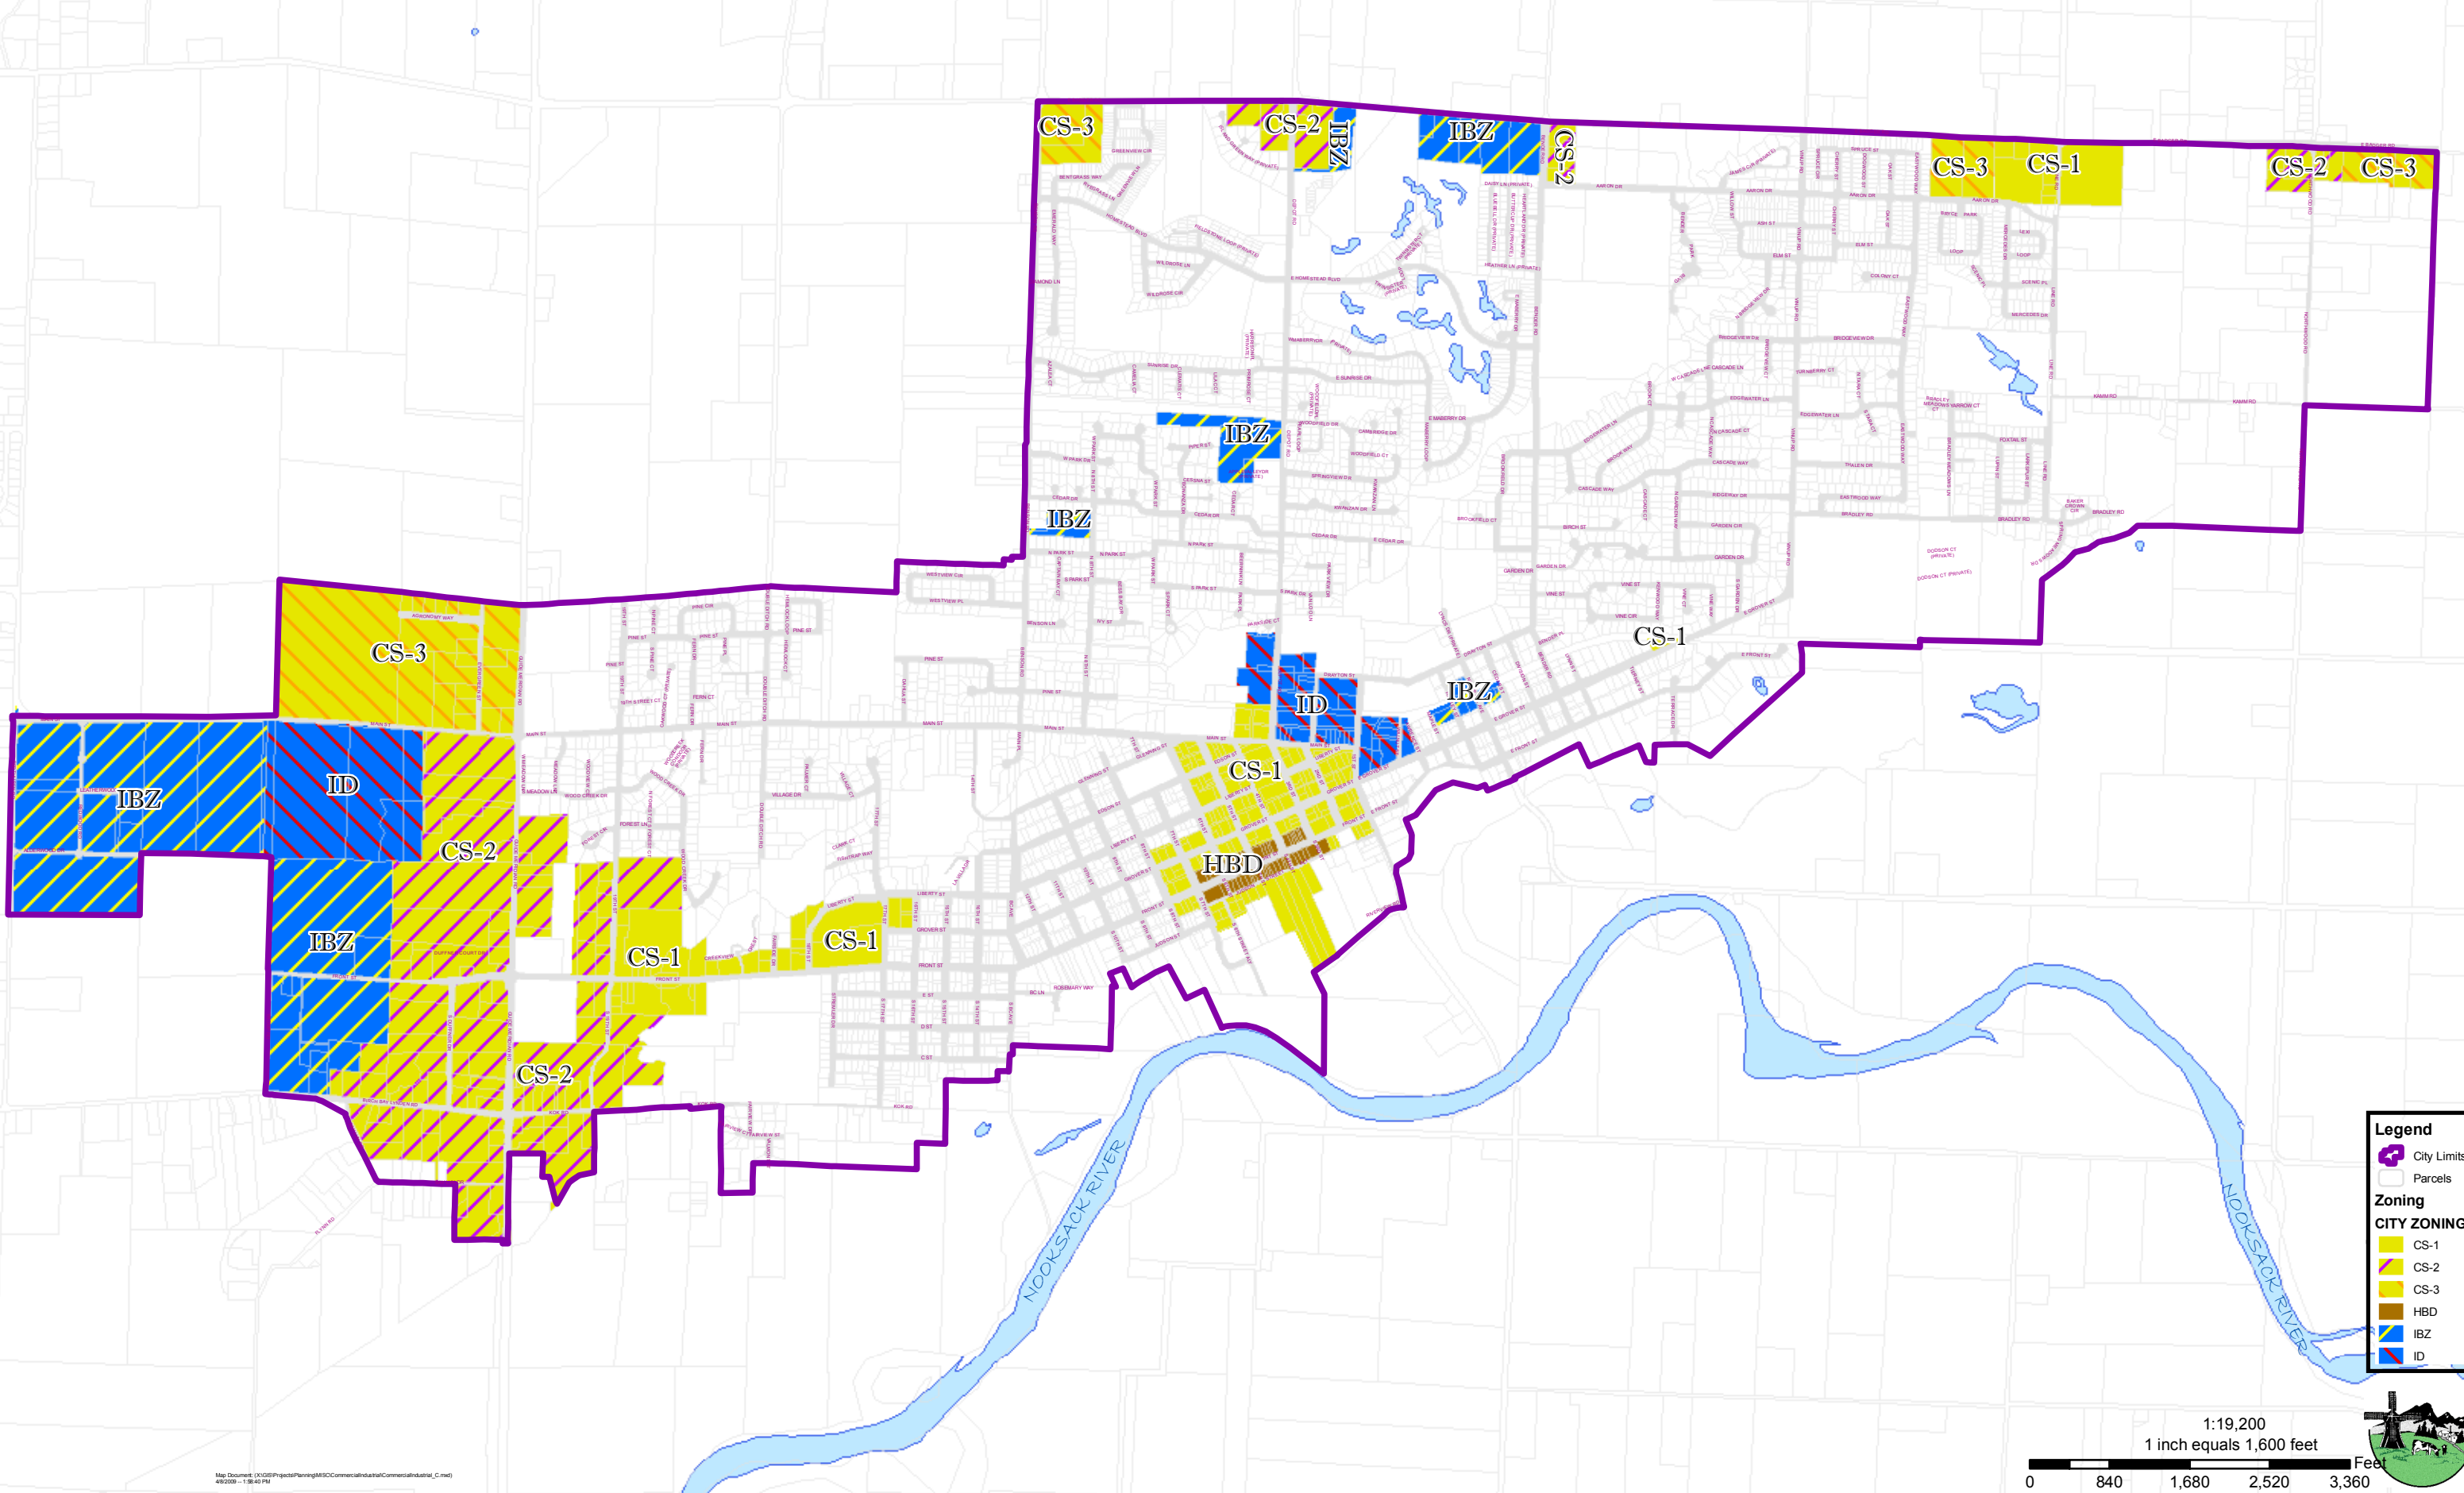

Lynden Commercial & Industrial Zones

Legend

- City Limits
- Parcels

Zoning

CITY ZONING

- CS-1
- CS-2
- CS-3
- HBD
- IBZ
- ID

1:19,200
1 inch equals 1,600 feet