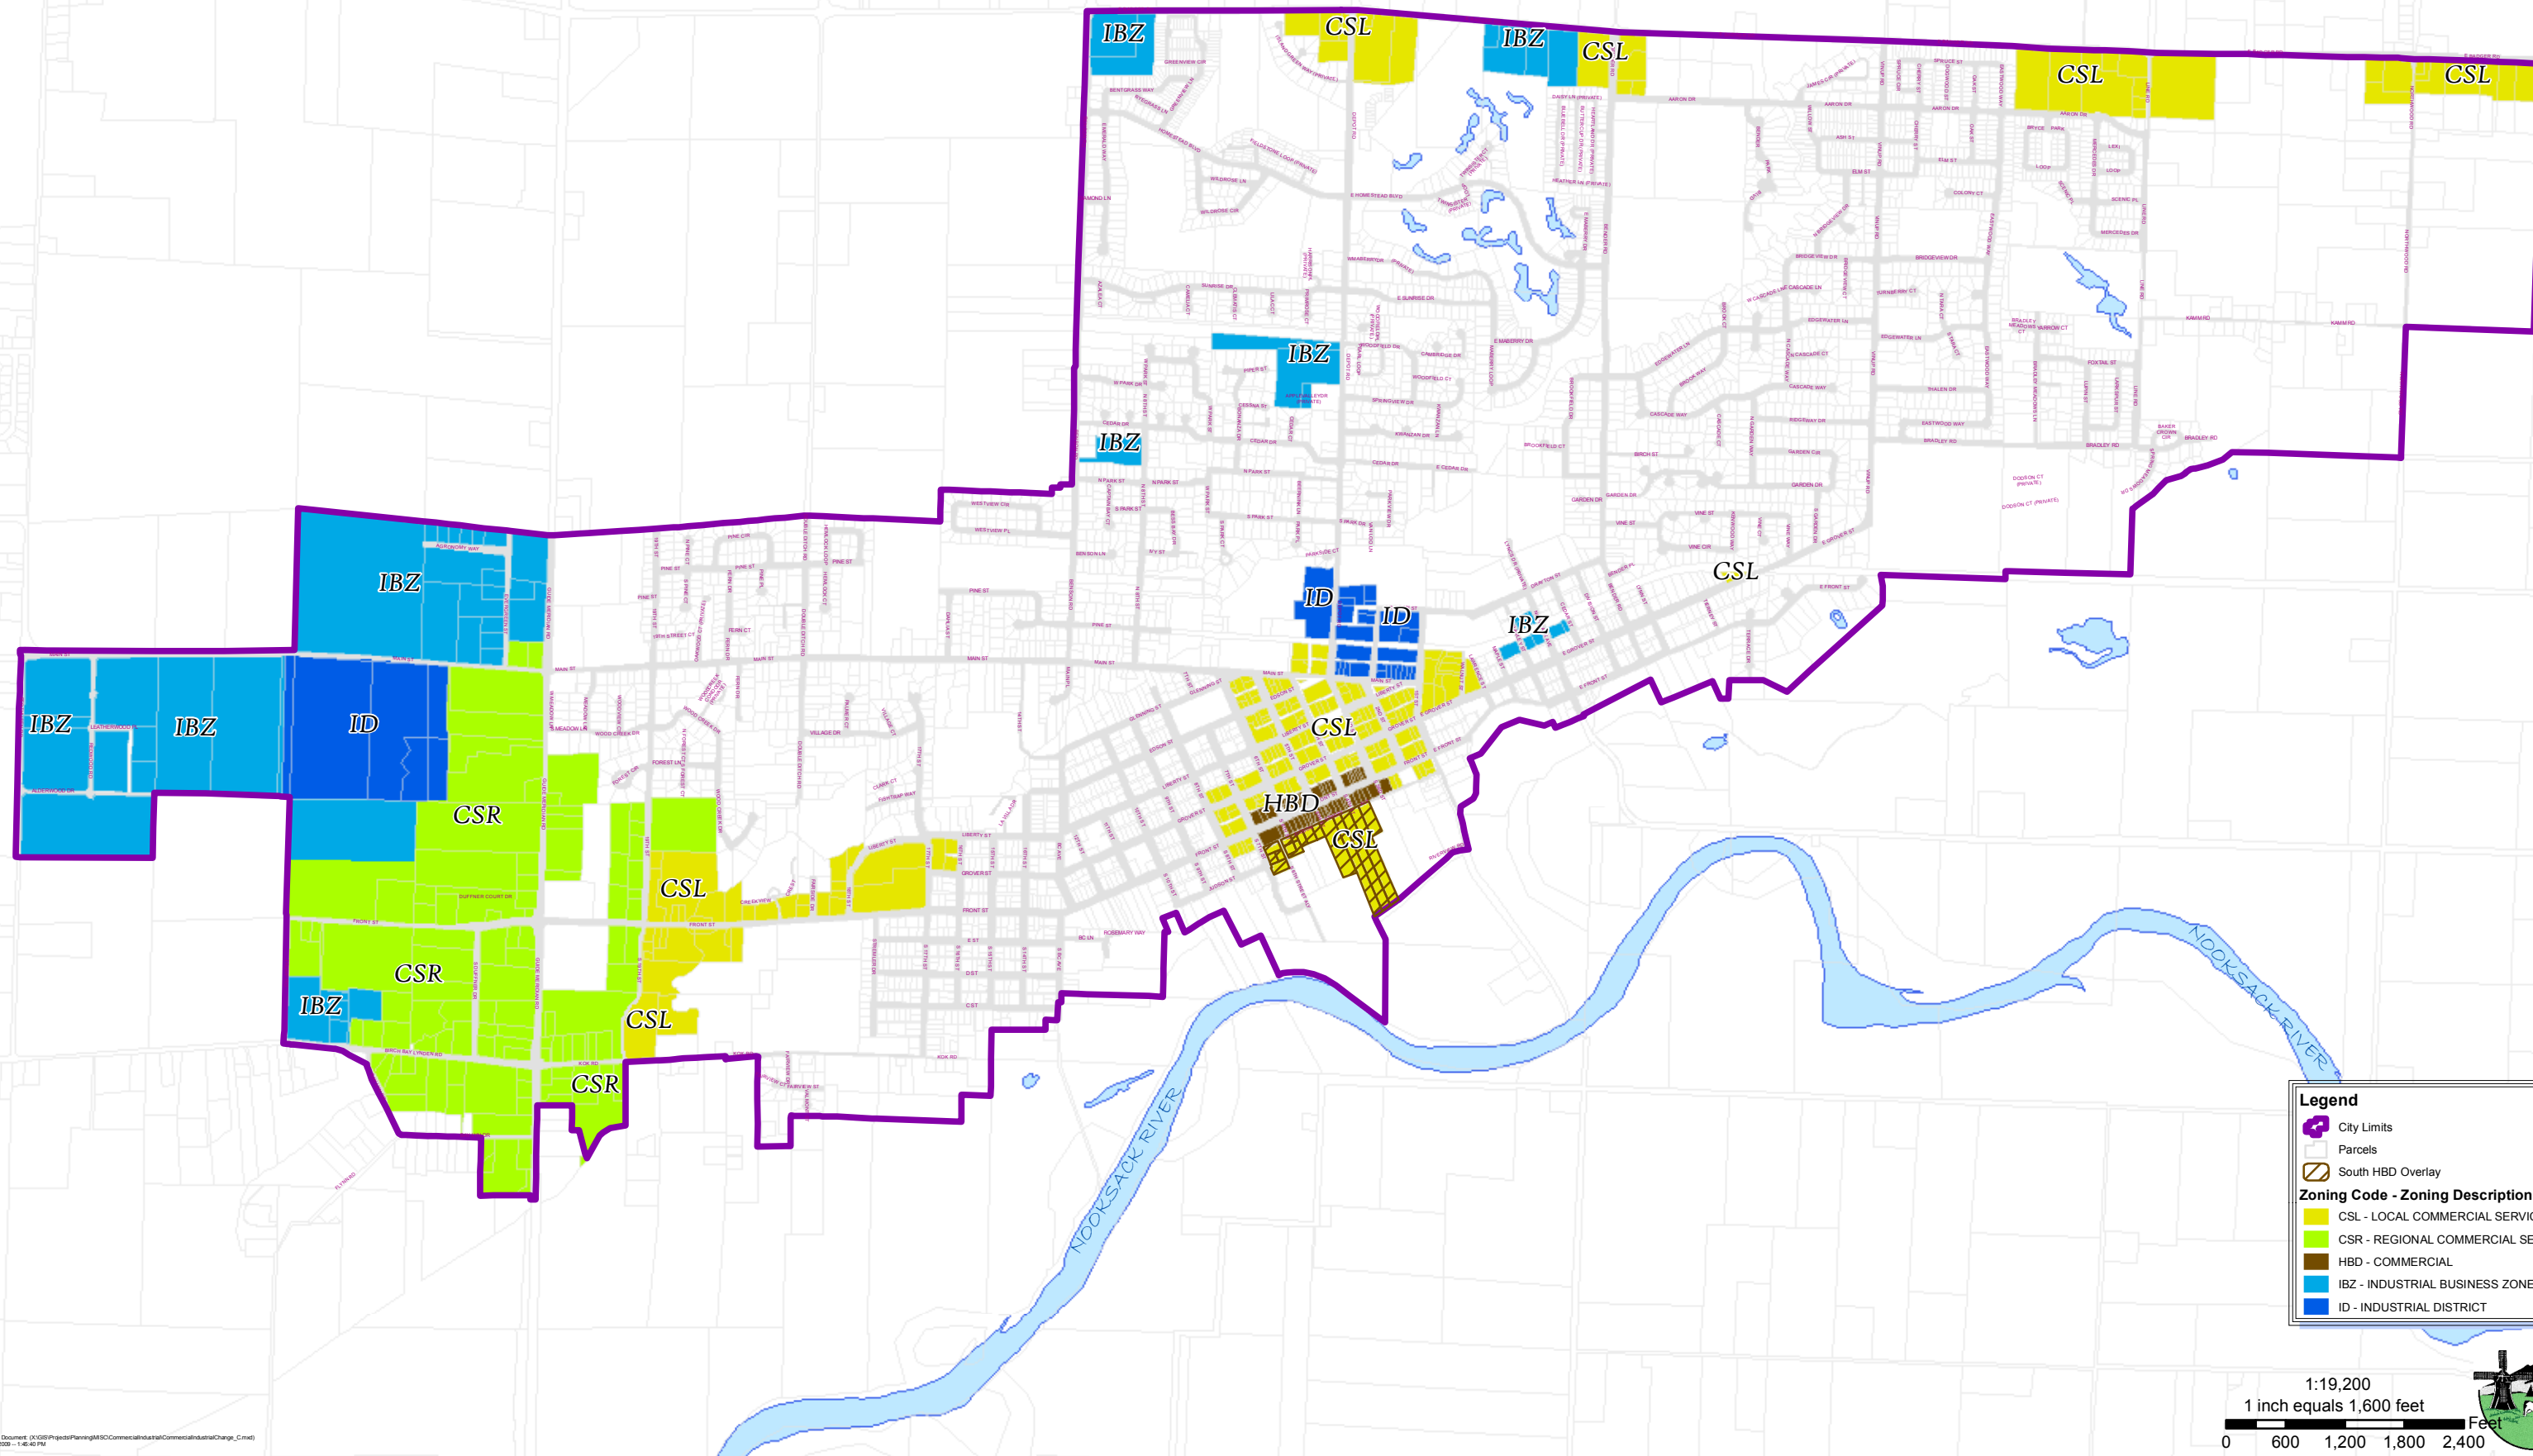

# Lynden Commercial & Industrial Zones Proposed Changes

**Legend**

- City Limits
- Parcels
- South HBD Overlay

**Zoning Code - Zoning Description**

- CSL - LOCAL COMMERCIAL SERVICES
- CSR - REGIONAL COMMERCIAL SERVICES
- HBD - COMMERCIAL
- IBZ - INDUSTRIAL BUSINESS ZONE
- ID - INDUSTRIAL DISTRICT

1:19,200  
1 inch equals 1,600 feet

0 600 1,200 1,800 2,400 Feet